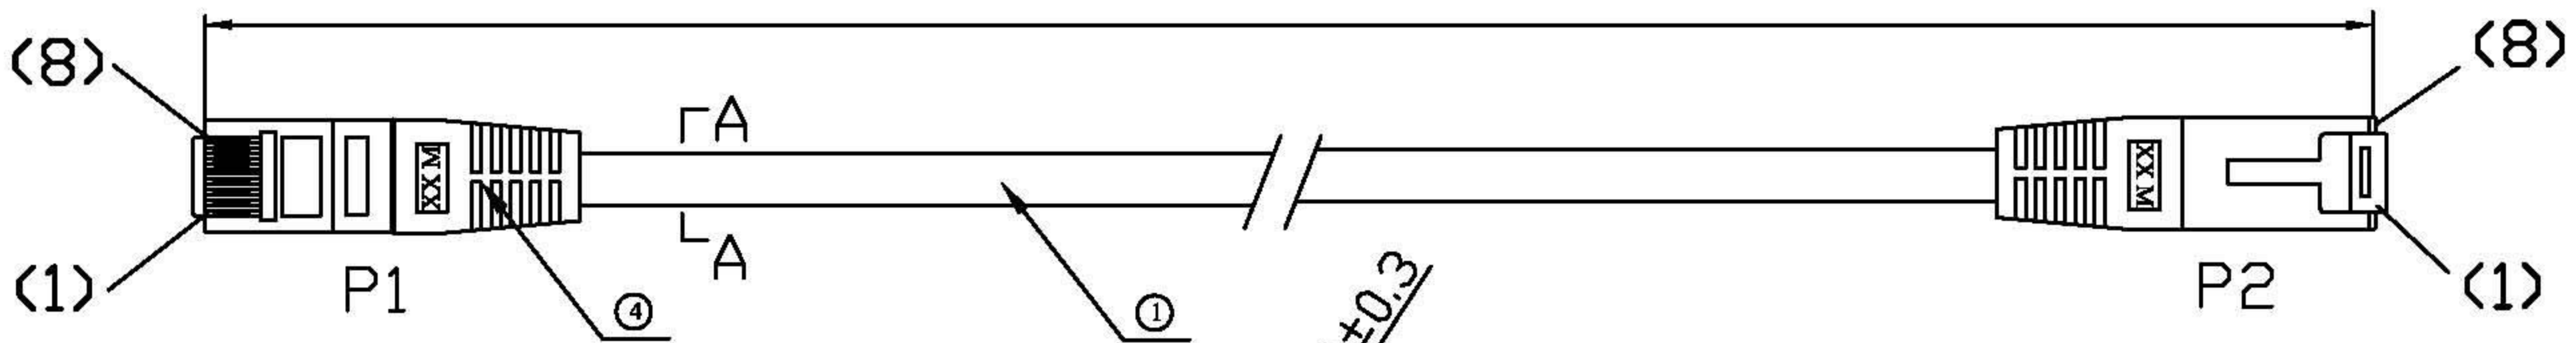

A

A

L ± 3%

1	2	3	4
BLU WH	ORG WH	GRN WH	BWN WH

Connecting

P1	568B COLOR	P2
1	WH	1
2	ORG	2
3	WH	3
4	BLU	4
5	WH	5
6	GRN	6
7	WH	7
8	BWN	8

ITEM NO	QTY	DESCRIPTION	COLOR
21.99.1326	250	VALUE S/FTP cable Cat. 6, white, 0.5m	white
21.99.1336	200	VALUE S/FTP cable Cat. 6, white, 1.0m	white
21.99.1346	150	VALUE S/FTP cable Cat. 6, white, 2.0m	white
21.99.1356	100	VALUE S/FTP cable Cat. 6, white, 3.0m	white
21.99.1366	70	VALUE S/FTP cable Cat. 6, white, 5.0m	white
21.99.1376	50	VALUE S/FTP cable Cat. 6, white, 7.0m	white
21.99.1386	40	VALUE S/FTP cable Cat. 6, white, 10m	white