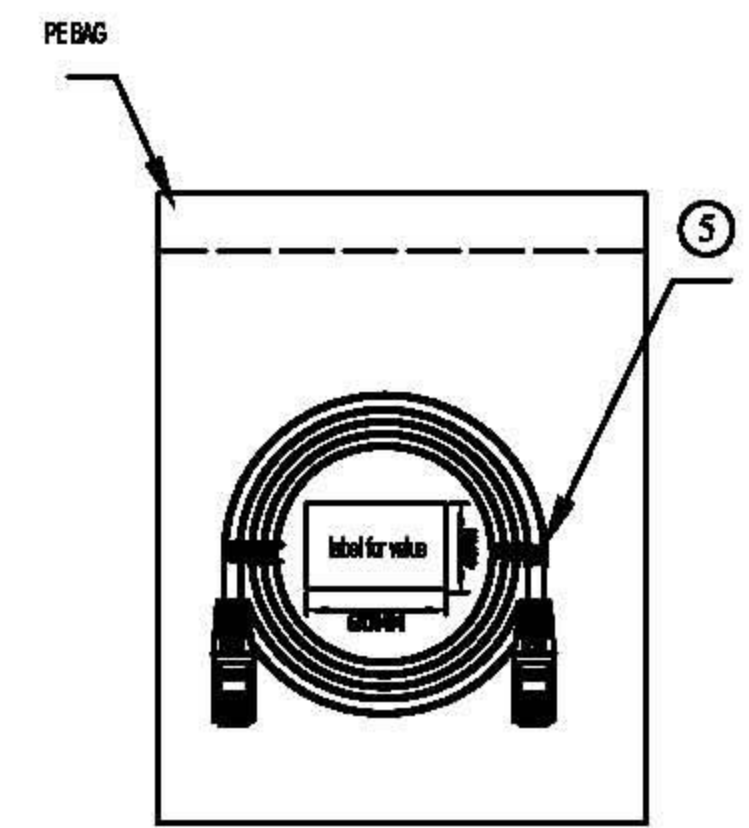

A

A

L ± 3%

1	2	3	4
BLU WH	ORG WH	GRN WH	BWN WH

Connecting

P1	568B COLOR	P2
1	WH	1
2	ORG	2
3	WH	3
4	BLU	4
5	WH	5
6	GRN	6
7	WH	7
8	BWN	8

ITEM NO	QTY	DESCRIPTION	COLOR
21.99.1326	250	VALUE S/FTP cable Cat. 6, white, 0.5m	white
21.99.1336	200	VALUE S/FTP cable Cat. 6, white, 1.0m	white
21.99.1346	150	VALUE S/FTP cable Cat. 6, white, 2.0m	white
21.99.1356	100	VALUE S/FTP cable Cat. 6, white, 3.0m	white
21.99.1366	70	VALUE S/FTP cable Cat. 6, white, 5.0m	white
21.99.1376	50	VALUE S/FTP cable Cat. 6, white, 7.0m	white
21.99.1386	40	VALUE S/FTP cable Cat. 6, white, 10m	white

6	PRINTING ON THE JACKET	B213738 CM (UL) C(UL) S5TP PATCH CORD 27AWG 4P ISO/IEC 11801 AND TIA/EIA 568 CAT6		
5	CABLE TIE	WHITE PE	2	PC
4	CONTACT PLUG	S/FTP RJ45 8P8C (6U)	2	PC
3	JACKET	PVC LD-4	0.013KG	M
2	INSULATION	FO-PE	0.0037KG	M
1	PATCH CABLE	PATCH CABLE 27AWG 7*0.127 ± 0.011mm OD: 5.8 ± 0.30mm PVC LENGTH: L ± 3%mm	L	M
NO	P/N	DESCRIPTION	QTY	UNIT