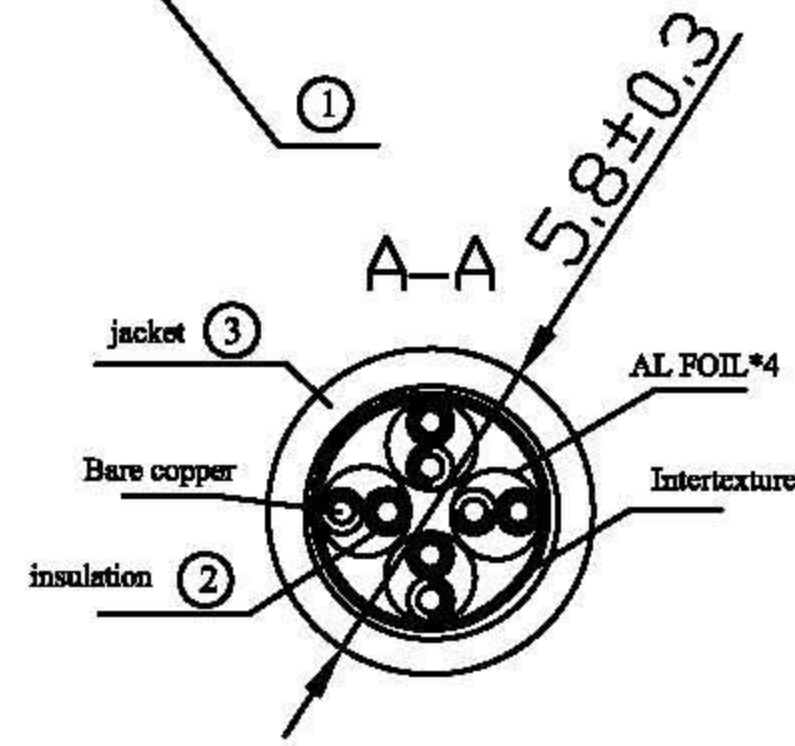

A

A

L ± 3%

1	2	3	4
BLU WH	ORG WH	GRN WH	BWN WH

Connecting

P1	568B COLOR	P2
1	WH	1
2	ORG	2
3	WH	3
4	BLU	4
5	WH	5
6	GRN	6
7	WH	7
8	BWN	8

ITEM NO	QTY	DESCRIPTION	COLOR
21.99.1326	250	VALUE S/FTP cable Cat. 6, white, 0.5m	white
21.99.1336	200	VALUE S/FTP cable Cat. 6, white, 1.0m	white
21.99.1346	150	VALUE S/FTP cable Cat. 6, white, 2.0m	white
21.99.1356	100	VALUE S/FTP cable Cat. 6, white, 3.0m	white
21.99.1366	70	VALUE S/FTP cable Cat. 6, white, 5.0m	white
21.99.1376	50	VALUE S/FTP cable Cat. 6, white, 7.0m	white
21.99.1386	40	VALUE S/FTP cable Cat. 6, white, 10m	white

6	PRINTING ON THE JACKET	B213738 CM (UL) C(UL) S5TP PATCH CORD 27AWG 4P ISO/IEC 11801 AND TIA/EIA 568 CAT6		
5	CABLE TIE	WHITE PE	2	PC
4	CONTACT PLUG	S/FTP RJ45 8P8C (6U)	2	PC
3	JACKET	PVC LD-4	0.013KG	M
2	INSULATION	FO-PE	0.0037KG	M
1	PATCH CABLE	PATCH CABLE 27AWG 7*0.127 ± 0.011mm OD: 5.8 ± 0.30mm PVC LENGTH: L ± 3%mm	L	M
NO	P/N	DESCRIPTION	QTY	UNIT

REMARK NO	CHANO	SIGNATURE	DATE	T568B		
DRAWN BY	MORGAN			SIGN	W.T	SCALE
CHECKED BY						
AUDITED BY		APPROVED BY				
CRAFT		DATE	2010.12.28	PAGE OF		

Rotronic Co., Ltd.	
S/FTP CAT6 CABLE 27AWG	
ITEM NO LM white	